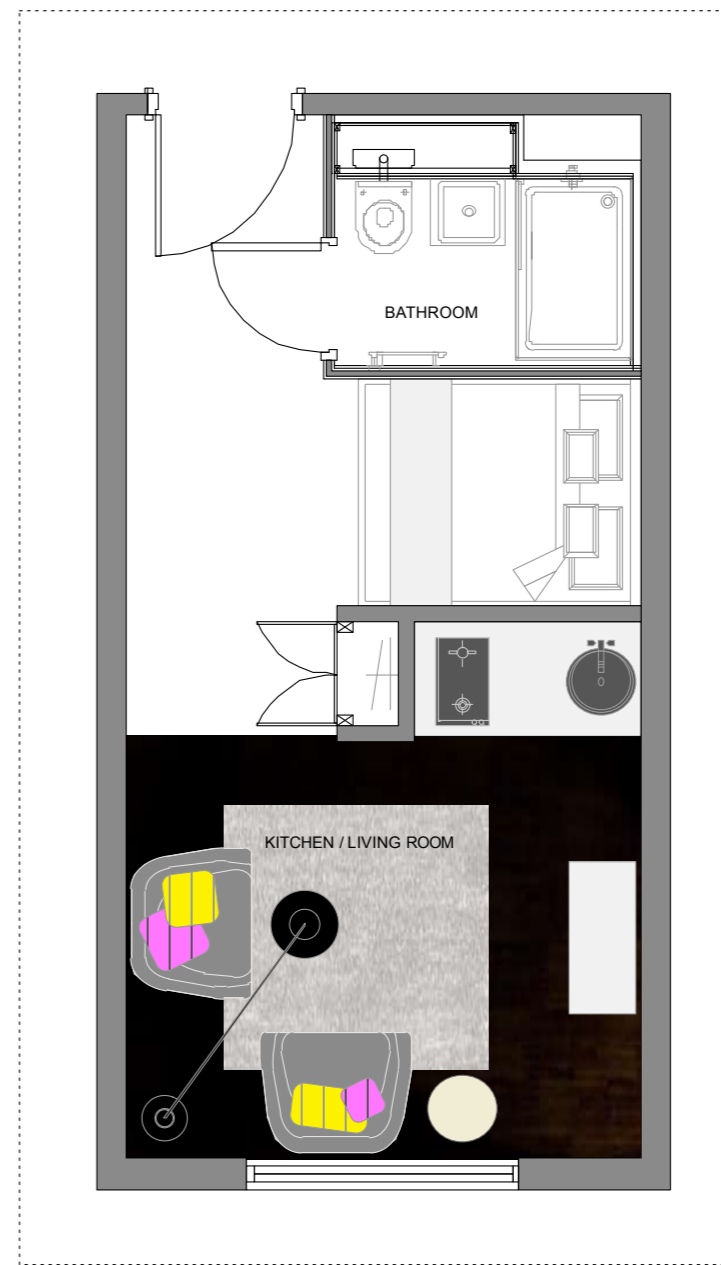

2 BEDROOM APARTMENT PLAN @ SCALE 1:50

ARCHITECTS: BREWSTER BYE

1 BEDROOM APARTMENT PLAN @ SCALE 1:50

STUDIO APARTMENT PLAN @ SCALE 1:50